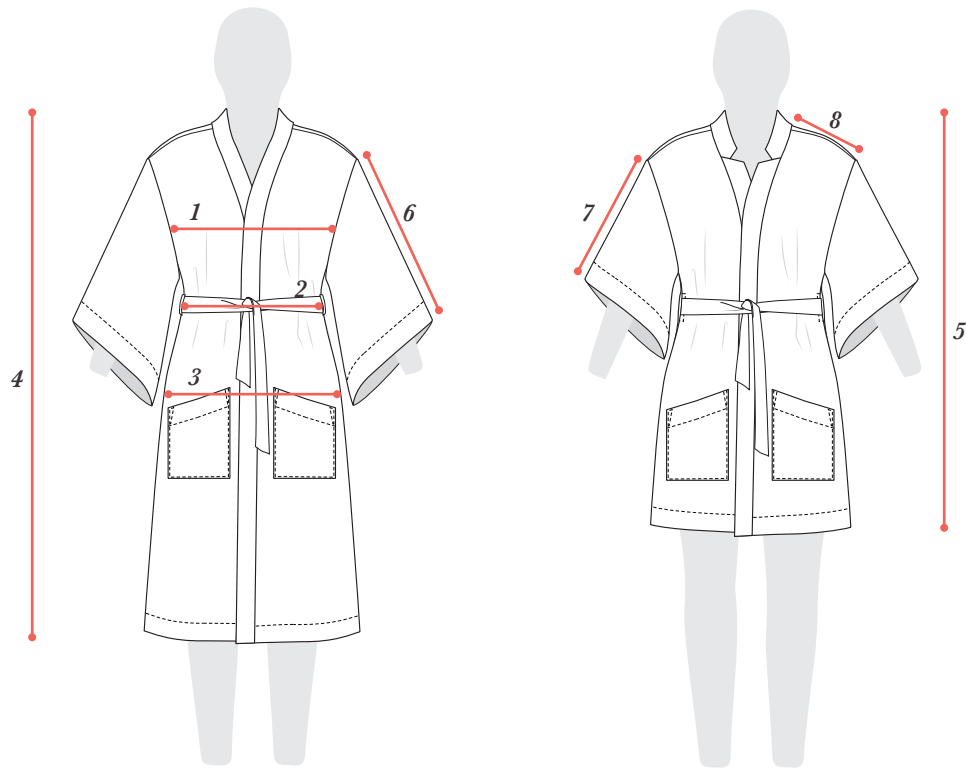

# FINISHED GARMENT MEASUREMENTS (SIZES 0-20)

	0	2	4	6	8	10	12	14	16	18	20
<b>1</b> BUST	42.8"	43.8"	44.8"	45.8"	46.8"	48.3"	49.8"	51.8"	53.8"	55.8"	57.8"
	108.6cm	111.2cm	113.7cm	116.2cm	118.8cm	122.6cm	126.4cm	131.5cm	136.6cm	141.6cm	146.7cm
<b>2</b> WAIST	42.4"	43.4"	44.4"	45.4"	46.4"	47.9"	49.4"	51.4"	53.4"	55.4"	57.4"
	107.7cm	110.2cm	112.8cm	115.3cm	117.9cm	121.7cm	125.5cm	130.6cm	135.6cm	140.7cm	145.8cm
<b>3</b> HIP	44.3"	45.3"	46.3"	47.3"	48.3"	49.8"	51.3"	53.3"	55.3"	57.3"	59.3"
	112.6cm	115.1cm	117.7cm	120.2cm	122.7cm	126.5cm	130.4cm	135.4cm	140.5cm	145.6cm	150.7cm
<b>4</b> MID CALF LENGTH	43.3"	43.5"	43.8"	44"	44.3"	44.5"	44.8"	45"	45.3"	45.5"	45.8"
	109.9cm	110.6cm	111.2cm	111.8cm	112.5cm	113.1cm	113.7cm	114.4cm	115cm	115.6cm	116.3cm
<b>5</b> ABOVE KNEE LENGTH	31.8"	32"	32.3"	32.5"	32.8"	33"	33.3"	33.5"	33.8"	34"	34.3"
	80.7cm	81.3cm	81.9cm	82.6cm	83.2cm	83.8cm	84.5cm	85.1cm	85.8cm	86.4cm	87cm
<b>6</b> WRIST SLEEVE LENGTH	15.7"	15.7"	15.7"	15.7"	15.7"	15.7"	15.7"	15.7"	15.7"	15.7"	15.7"
	39.8cm	39.8cm	39.8cm	39.8cm	39.8cm	39.8cm	39.8cm	39.8cm	39.8cm	39.8cm	39.8cm
<b>7</b> ELBOW SLEEVE LENGTH	12.3"	12.3"	12.3"	12.3"	12.3"	12.3"	12.3"	12.3"	12.3"	12.3"	12.3"
	31.3cm	31.3cm	31.3cm	31.3cm	31.3cm	31.3cm	31.3cm	31.3cm	31.3cm	31.3cm	31.4cm
<b>8</b> SHOULDER SEAM LENGTH	7.2"	7.4"	7.6"	7.7"	7.9"	8.2"	8.5"	8.9"	9.4"	9.8"	10.2"
	18.3cm	18.7cm	19.2cm	19.6cm	20.1cm	20.9cm	21.6cm	22.7cm	23.8cm	24.8cm	25.9cm